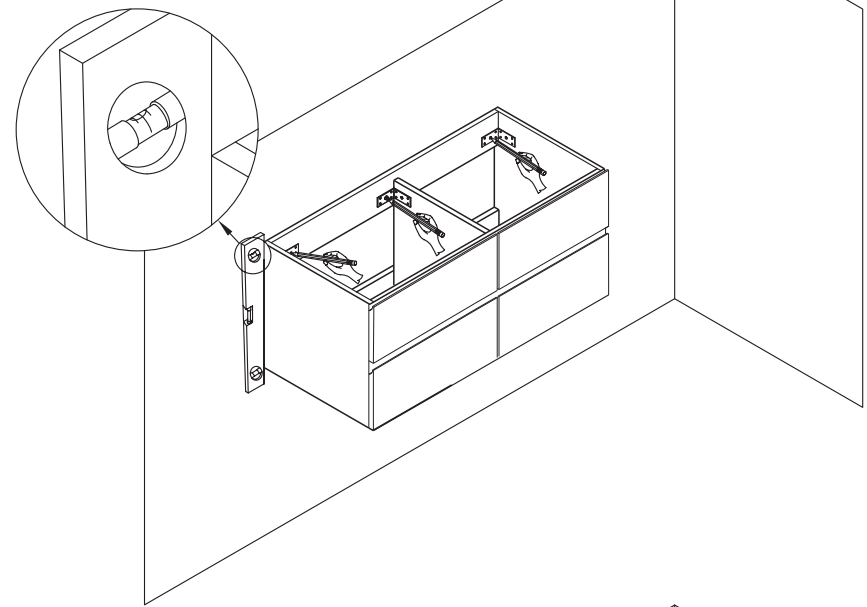

Installation Instruction

EUFORI 120

bathlife[®]
OF SWEDEN

Installation tools (Not include)			
Name	Pic	Name	Pic
Electric Drill		Cross Screwdriver	
Hammer		Pencil	
Wrench		Glass Cement	
Levelling Rod		Drill 10mm	
		Drill 8mm	
Tapeline		Drill 6mm	

Sparements							
Name	Code	Pic	Qty	Name	Code	Pic	Qty
Iron expand screw M6	A		3	Self-tapping screw (ø6*60)	C		2
Plastic expand screw ø10	B		2	Double faced adhesive tape(50mm)	F		4

Step 1

Step 2

Step 3

Step 4