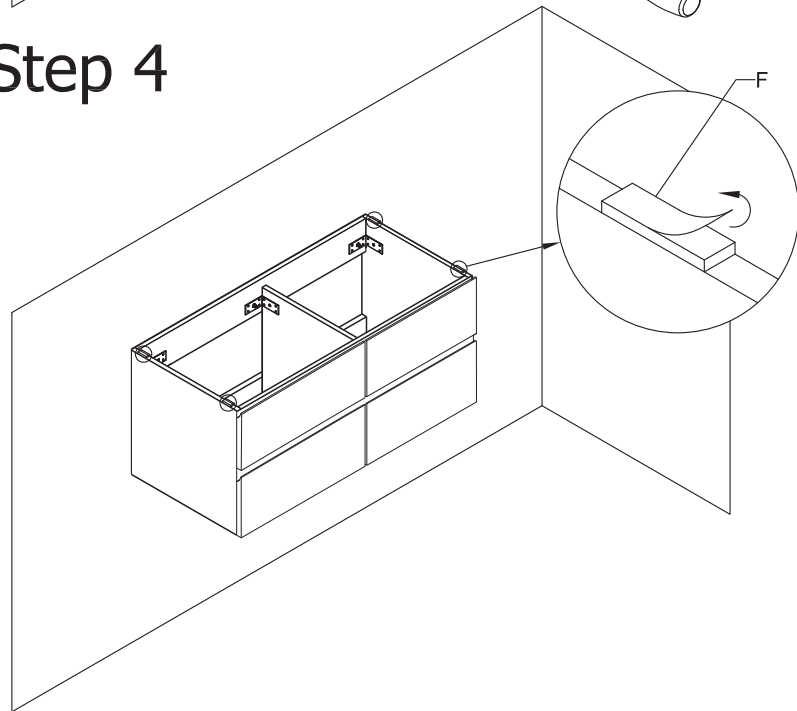

Installation Instruction

EUFORI 120

bathlife[®]
OF SWEDEN

Installation tools (Not include)			
Name	Pic	Name	Pic
Electric Drill		Cross Screwdriver	
Hammer		Pencil	
Wrench		Glass Cement	
Levelling Rod		Drill 10mm	
		Drill 8mm	
Tapeline		Drill 6mm	

Sparements							
Name	Code	Pic	Qty	Name	Code	Pic	Qty
Iron expand screw M6	A		3	Self-tapping screw (ø6*60)	C		2
Plastic expand screw ø10	B		2	Double faced adhesive tape(50mm)	F		4

Step 1

Step 2

Step 3

Step 4