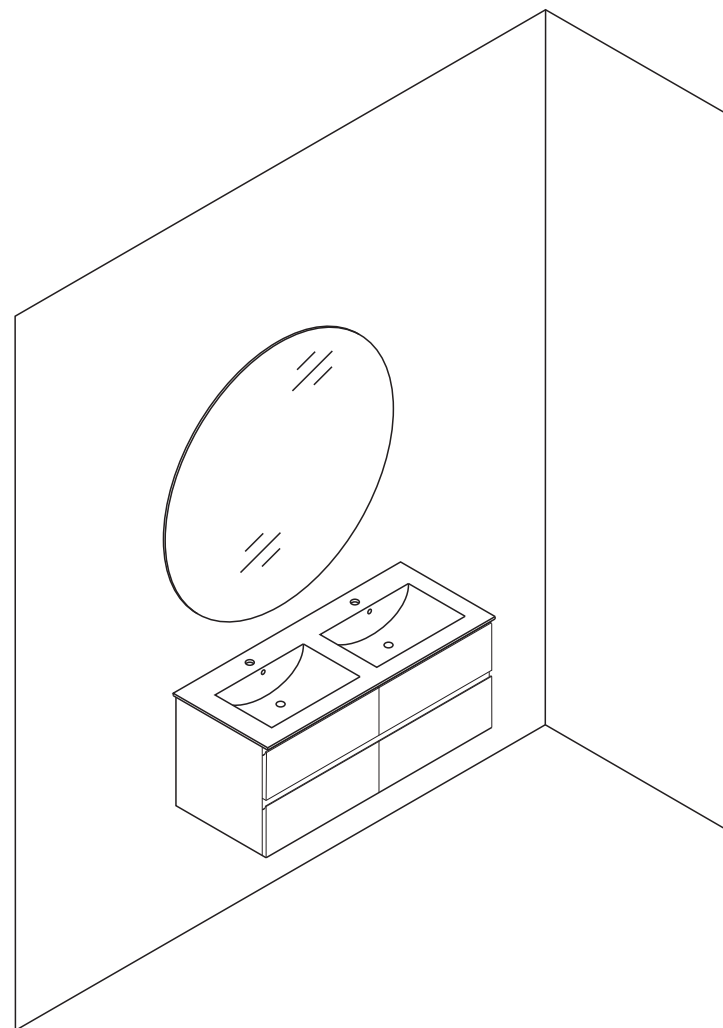

Installation Instruction

EUFORI 120

bathlife[®]
OF SWEDEN

Installation tools (Not include)			
Name	Pic	Name	Pic
Electric Drill		Cross Screwdriver	
Hammer		Pencil	
Wrench		Glass Cement	
Levelling Rod		Drill 10mm	
		Drill 8mm	
Tapeline		Drill 6mm	

Sparements							
Name	Code	Pic	Qty	Name	Code	Pic	Qty
Iron expand screw M6	A		3	Self-tapping screw (ø6*60)	C		2
Plastic expand screw ø10	B		2	Double faced adhesive tape(50mm)	F		4

Step 1

Step 2

Step 3

Step 4