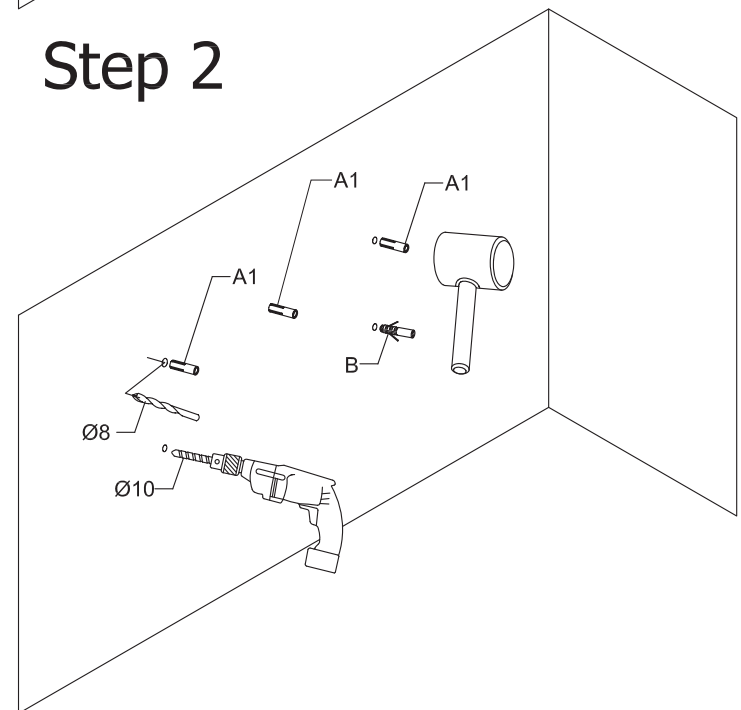

Installation Instruction

EUFORI 120

bathlife[®]
OF SWEDEN

Installation tools (Not include)			
Name	Pic	Name	Pic
Electric Drill		Cross Screwdriver	
Hammer		Pencil	
Wrench		Glass Cement	
Levelling Rod		Drill 10mm	
		Drill 8mm	
Tapeline		Drill 6mm	

Sparements							
Name	Code	Pic	Qty	Name	Code	Pic	Qty
Iron expand screw M6	A		3	Self-tapping screw (ø6*60)	C		2
Plastic expand screw ø10	B		2	Double faced adhesive tape(50mm)	F		4

Step 1

Step 2

Step 3

Step 4