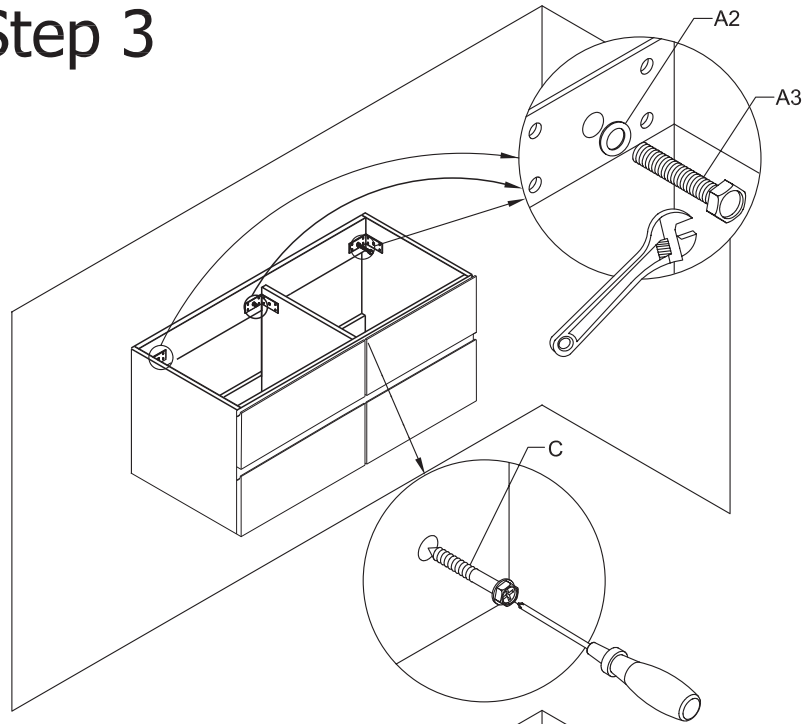

Installation Instruction

EUFORI 120

bathlife[®]
OF SWEDEN

Installation tools (Not include)			
Name	Pic	Name	Pic
Electric Drill		Cross Screwdriver	
Hammer		Pencil	
Wrench		Glass Cement	
Levelling Rod		Drill 10mm	
		Drill 8mm	
Tapeline		Drill 6mm	

Sparements							
Name	Code	Pic	Qty	Name	Code	Pic	Qty
Iron expand screw M6	A		3	Self-tapping screw (ø6*60)	C		2
Plastic expand screw ø10	B		2	Double faced adhesive tape(50mm)	F		4

Step 1

Step 2

Step 3

Step 4